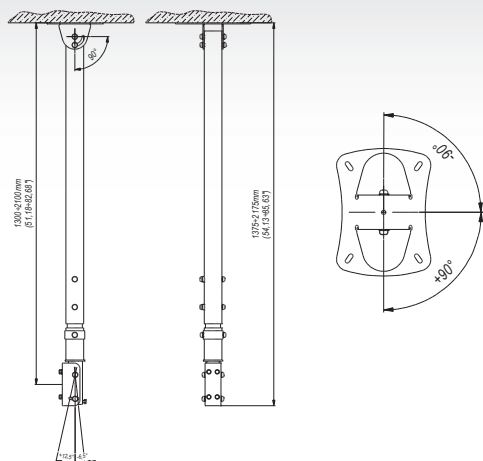

edbak® CM21 ■ Adjustable LCD Ceiling Mount 26"-55"

Features

- 1 **TELESCOPIC MOUNT**
ADJUSTABLE HEIGHT., turn and tilt
- 2 **QUICK INSTALLATION**
easy installation of the product
- 3 **CABLE ORGANISER**

Technical Data

100x100 mm 200x100 mm 200x200 mm 300x300 mm 400x200 mm 400x400 mm 600x400 mm 800x200 mm 800x400 mm	80 Kg	90°-90°	min. 1375 mm max. 2175 mm
	26"-55"	12,5°/-6,5°	min. 50x75 mm max. 850x460 mm

Trade Information

Index	Colour	Package	EAN
CM21c-B	■	■	5908252961962
CM21s-B	■	■	5908252961979

Package Dimensions [mm] (H x W x D)	1310x210x210
Weight [Kg]	12

Accessories

LWB1/PWB1/TWB1

CMA1